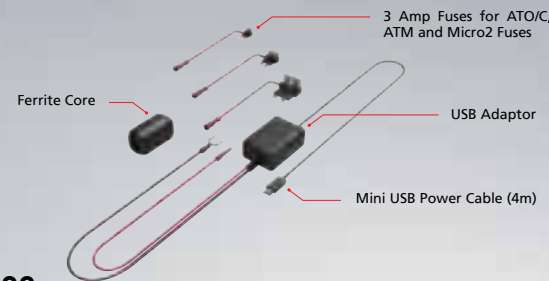

Hardwire Kit for Smart Parking Mode

CA-DR1030 Hardwire Kit for DRV-A601W/A501W/A301W/A201/A100

- The 4m long cable can help you to easily tuck and hide the car power cable into the headliner.
- Supplied with 3 types of Amp Fuses for simple connection of power supply.

- JVCKENWOOD Corporation follows a policy of continuous advancement in technical development. For this reason the information contained in this catalogue, the specifications and designs are subject to change without prior notice.
- Images in this catalogue showing screenshots, etc., are created by inset synthetic processing.
- The ADAS function of DRV-N520 is for providing driving support to drivers and not for preventing accidents. Furthermore, it does not provide notifications of all hazards. Operation is not completely guaranteed even when the device is used correctly as described in the instruction manual. Please note that JVCKENWOOD bears no responsibility whatsoever for any losses incurred as a result.

- microSDXC and microSDHC logos are trademarks of SD-3C LLC.
- ©2019 Google LLC. All rights reserved. Google Maps™ is a registered trademark of Google LLC. Android and Google Play are trademarks of Google LLC.
- iOS is a trademark or registered trademark of Cisco in the U.S. and other countries.

JVCKENWOOD EUROPE B.V.

AMSTERDAMSEWEG 37, 1422 AC UITHOORN, THE NETHERLANDS

Europe: www.kenwood.eu
Belgium: www.kenwood.be
Netherlands: www.kenwood.nl

For Support and Technical Information please visit www.kenwood.com/cs/ce
The products introduced in this catalogue may not be available in some regions.
Contact your local KENWOOD dealer for availability.

ADK-CL20-DASHCAM-EN

SPEC COMPARISON CHART