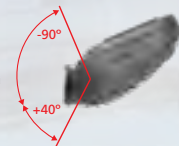

Adjustable Angle (-90° to +40°)

The Adjustable Angle gives you total flexibility and provides a proper view for various angles of the windshield.