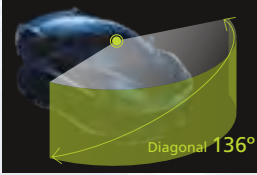

Wide Viewing Angle

DRV-A301W/A201 features a wide-viewing angle lens with a horizontal angle of 115°, vertical angle of 61°, and diagonal angle of 136°. The recording range at the front of the vehicle expands in all directions to ensure nothing escapes the shot.