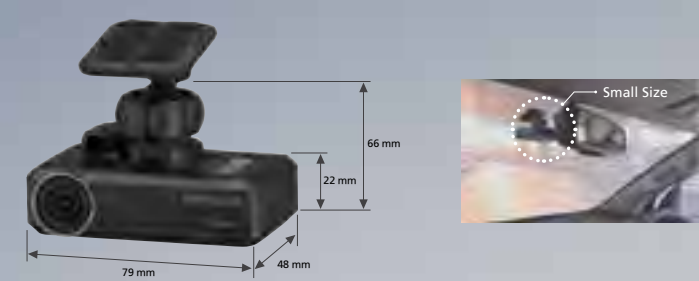

DASH CAM LINK with Compatible KENWOOD AV Receivers

DRV-N520

Full HD Dash Cam with Simplified ADAS

Accessories: 8GB microSD Card / Power Cord / Mount Bracket

DASH CAM LINK Direct Control from a Large Touchscreen

DRV-N520 connects to compatible KENWOOD AV Receivers, easily enabling recorded videos to be displayed and operated from the receiver's large touchscreen.