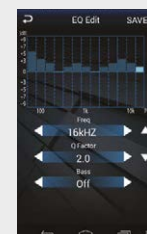

#### 13 Band EQ / Digital Time Alignment

13-Bands of equalization and DTA offer detailed audio tuning to match your taste and listening environment. Available to control from receiver or through smartphone application.