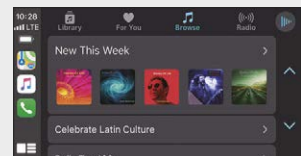

MULTIMEDIA

MORE WAYS TO CONNECT

Apple CarPlay™

Apple CarPlay is a safer way to use your iPhone in the car. Simply talk to Siri or touch the receiver's display to get directions from Apple Maps, make phone calls, listen to voicemail, send and receive texts, and listen to music, all in a way that allows you to stay focused on the road. With the latest iOS version (iOS 12.0 and higher), 3rd party navigation apps like Google Maps™ and Waze™ are also supported. New KENWOOD Wi-Fi receivers now support Apple CarPlay wirelessly (compatible phone required).

Music

Android Auto™

Android Auto was designed with safety in mind, helping you to minimize distractions and stay focused on the road. KENWOOD's multimedia receivers combine an intuitive voice controlled interface with a large touch screen and superior sound quality, making it the perfect complement for your in-car life. With the latest ANDROID OS version (PIE and higher), Google Maps™ and Waze™ are also supported (compatible phone required).

- To use Android Auto on your car display, you'll need an Android Auto compatible vehicle or aftermarket stereo, an Android phone running Android 5.0 or higher, and the Android Auto app.