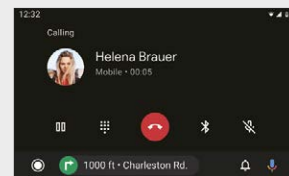

MULTIMEDIA

MORE WAYS TO CONNECT

Apple CarPlay™

Apple CarPlay is a safer way to use your iPhone in the car. Simply talk to Siri or touch the receiver's display to get directions from Apple Maps, make phone calls, listen to voicemail, send and receive texts, and listen to music, all in a way that allows you to stay focused on the road. With the latest iOS version (iOS 12.0 and higher), 3rd party navigation apps like Google Maps™ and Waze™ are also supported. New KENWOOD Wi-Fi receivers now support Apple CarPlay wirelessly (compatible phone required).

Android Auto™

Android Auto was designed with safety in mind, helping you to minimize distractions and stay focused on the road. KENWOOD's multimedia receivers combine an intuitive voice controlled interface with a large touch screen and superior sound quality, making it the perfect complement for your in-car life. With the latest ANDROID OS version (PIE and higher), Google Maps™ and Waze™ are also supported (compatible phone required).

- To use Android Auto on your car display, you'll need an Android Auto compatible vehicle or aftermarket stereo, an Android phone running Android 5.0 or higher, and the Android Auto app.

Phone