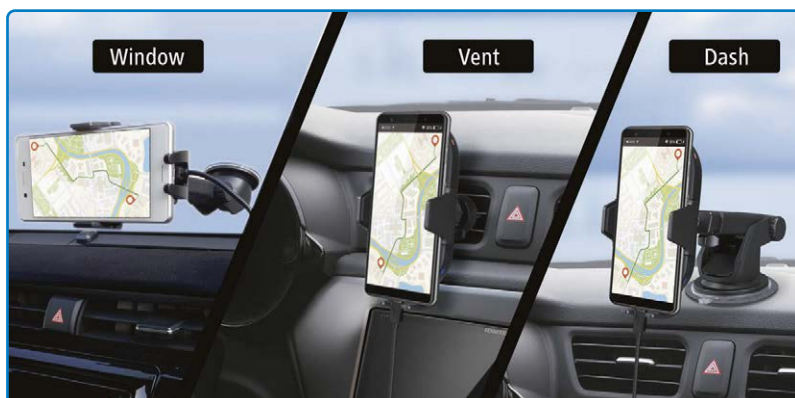

- Motorized Clamp
- Infrared Sensor Lock
- 15W Fast Charging
- One-Touch Release
- Multiple Mounts Included