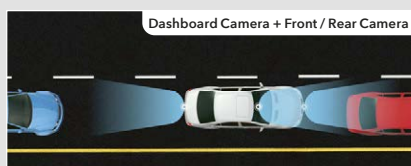

3 CAMERA INPUTS

To enable a smarter driving experience, receivers featuring 3 camera inputs allow for the utmost in convenience, flexibility, and safety. With 3 camera inputs, you can connect a front camera, a KENWOOD dashboard camera (DRV-N520 sold separately), and a rear camera. Alternatively, 3 camera inputs support several other configurations, including the connection of 2 blind spot cameras and a reverse camera. Camera switching is available using on screen controls and manual switchers.