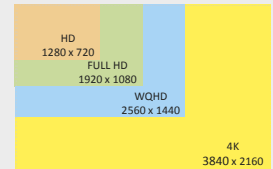

HD / Full HD / WQHD / 4K

You can choose from various types of pixels from KENWOOD Dashcam lineup.