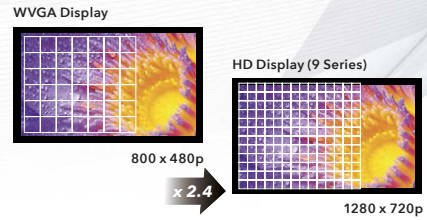

#### 13 Band EQ

13-Bands of equalization offer detailed audio tuning to match your taste and listening environment.

This LCD display delivers vivid colours with high-contrast and sharpness. Featuring an all-new electrostatic capacitive touch panel and HD LCD panel with high luminance white LED backlight and wide viewing angle.