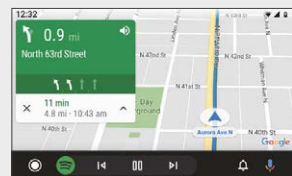

Navigation