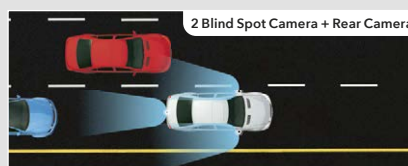

3 CAMERA INPUTS

To enable a smarter driving experience, receivers featuring 3 camera inputs allow for the utmost in convenience, flexibility, and safety. With 3 camera inputs, you can connect a front camera, a KENWOOD dashboard camera (DRV-N520 sold separately), and a rear camera. Alternatively, 3 camera inputs support several other configurations, including the connection of 2 blind spot cameras and a reverse camera. Camera switching is available using on screen controls and manual switchers.