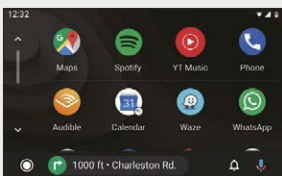

Android Auto™

Android Auto was designed with safety in mind, helping you to minimize distractions and stay focused on the road. KENWOOD's multimedia receivers combine an intuitive voice controlled interface with a large touch screen and superior sound quality, making it the perfect complement for your in-car life. With the latest ANDROID OS version (PIE and higher), Google Maps™ and Waze™ are also supported (compatible phone required).

- To use Android Auto on your car display, you'll need an Android Auto compatible vehicle or aftermarket stereo, an Android phone running Android 5.0 or higher, and the Android Auto app.

Home