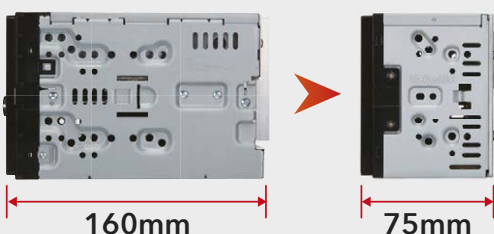

SHORT CHASSIS

With Multimedia and Audio receivers reduced depth of the chassis, installation is made easier in a wider range of cars than ever before.