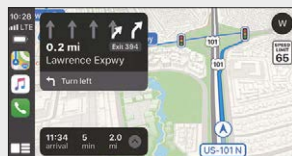

Navigation