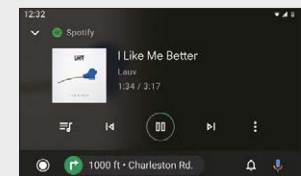

Phone

Music

**DMX8020DABS**

android auto

7.0" WVGA Digital Multimedia Receiver with Built-in DAB Tuner & Built-in Wi-Fi®

3 PRE-OUTS  
5V

<b>CAPACITIVE TOUCH PANEL</b>	<b>VIEWING ANGLE</b>	<b>WIRELESS MIRRORING</b>	<b>USB MIRRORING</b>	<b>MULTI WIDGET</b>	<b>REMOTE APP</b>	<b>MUSIC MIX x5</b>	<b>DUAL PHONE CONNECTION</b>	<b>WIRELESS MUSIC Browsing</b>	<b>13Band EQ DTA</b>	<b>3-Way X'over</b>	<b>THREE CAMERA INPUTS</b>	<b>PARKING GuideLines</b>	<b>DUAL USB</b>
<b>WiFi CERTIFIED</b>	<b>Hi-Res AUDIO</b>	<b>dab+</b>	<b>Bluetooth</b>	<b>Made for iPhone   iPod</b>	<b>HDMI</b>								