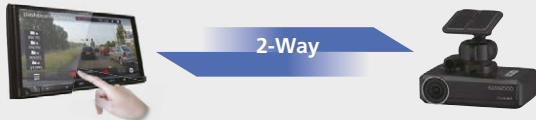

Full HD  
1920 x 1080

**180° Rotational Lens**

The 180° Rotational Lens give you total flexibility and provide a proper view for various angles of the rear window.

**Wireless Smartphone Link**

The KENWOOD DASH CAM MANAGER app allows you to easily change the menu settings of your dash cam and browse through recorded videos as well as realtime live view from your smartphone in an intuitive way. By downloading the video/photo files into your smartphone, you can even review them while routing on Google Maps™ with the GPS information such as speed, G-sensor and distance, and edit the videos to share them on social media.

### 2-Way Navigation Link

By linking your head unit with DRV-N520 dashboard camera, KENWOOD provides you a wealth of additional features.