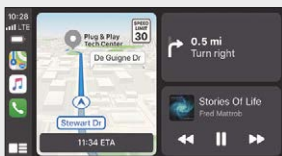

### Apple CarPlay™

Apple CarPlay is a safer way to use your iPhone in the car. Simply talk to Siri or touch the receiver's display to get directions from Apple Maps, make phone calls, listen to voicemail, send and receive texts, and listen to music, all in a way that allows you to stay focused on the road. With the latest iOS version (iOS 12.0 and higher), 3rd party navigation apps like Google Maps™ and Waze™ are also supported. New KENWOOD Wi-Fi receivers now support Apple CarPlay wirelessly (compatible phone required).